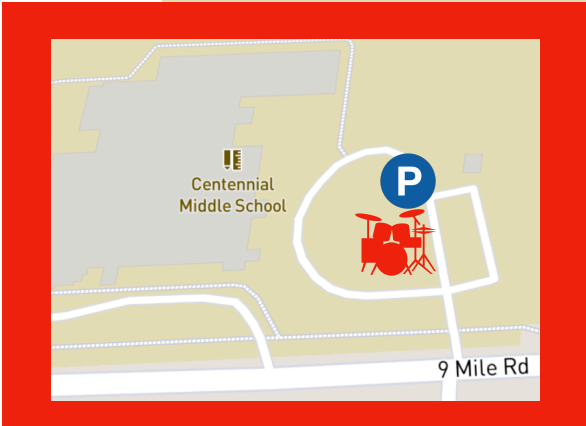

Parade Lineup at Biggby Alley
No entry at Pontiac Trail
 See below for specific entries off 9 Mile

Parking lot will be split in half to reserve room for Fun Run and lead cars

- Bands** 
- Choirs** 
- Dance Groups** 
- Drop Offs** 
- Floats** 
- Fun Run** 
- Scouts** 

ENTRANCE TO STAGING AREA OFF 9 MILE ONLY! PONTIAC TRAIL CLOSED

Buses drop off at CMS lot & students walk to MMS parking lot 

Drop off all walkers to go to staging area & circle back to 9 Mile 

Floats enter here & continue to MMS bus loop 