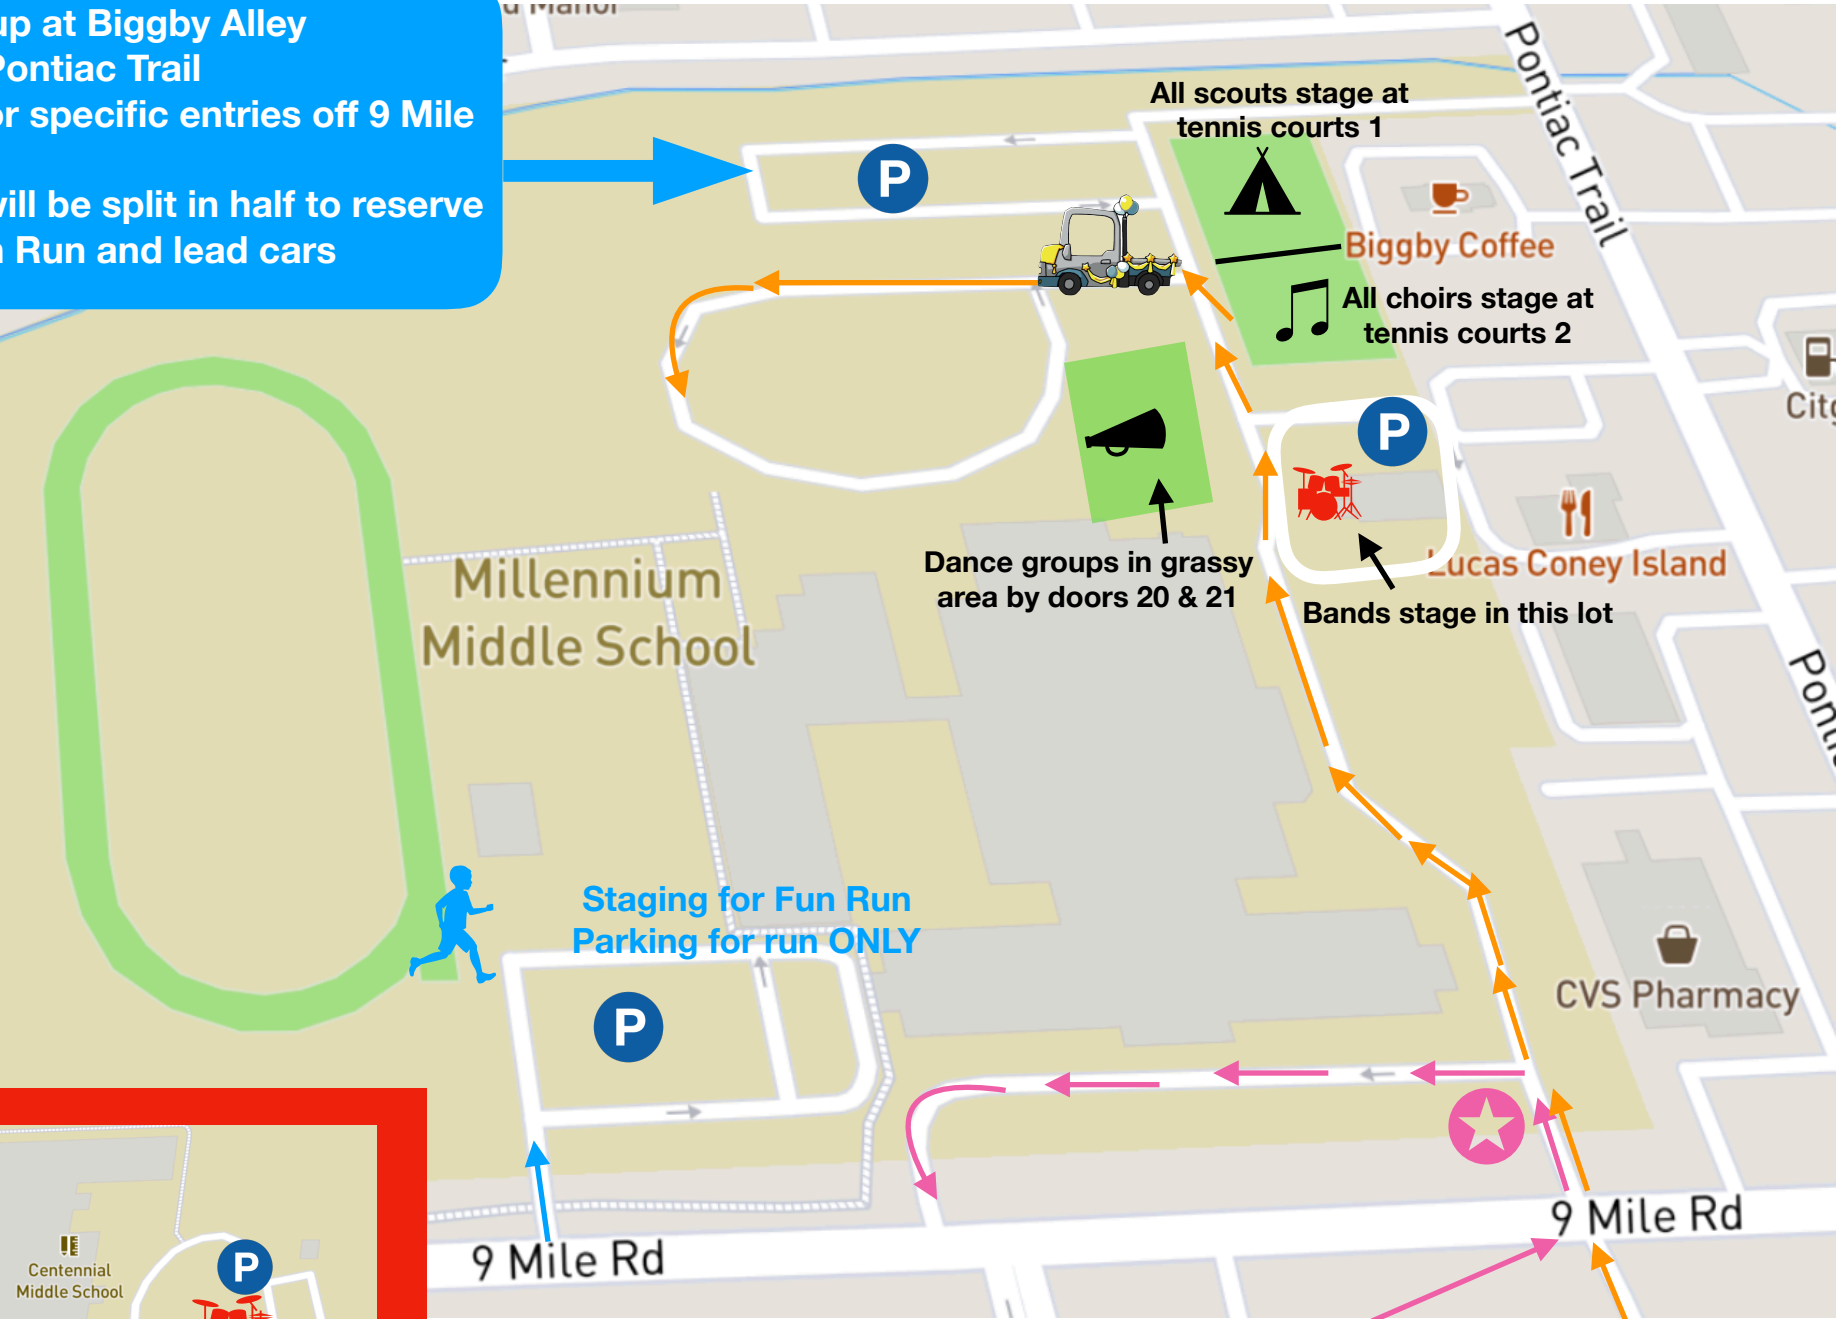

Parade Lineup at Biggby Alley
No entry at Pontiac Trail
 See below for specific entries off 9 Mile

Parking lot will be split in half to reserve room for Fun Run and lead cars

- Bands** 
- Choirs** 
- Dance Groups** 
- Drop Offs** 
- Floats** 
- Fun Run** 
- Scouts** 

ENTRANCE TO STAGING AREA OFF 9 MILE ONLY! PONTIAC TRAIL CLOSED

Buses drop off at CMS lot & students walk to MMS parking lot 

Drop off all walkers to go to staging area & circle back to 9 Mile 

Floats enter here & continue to MMS bus loop 